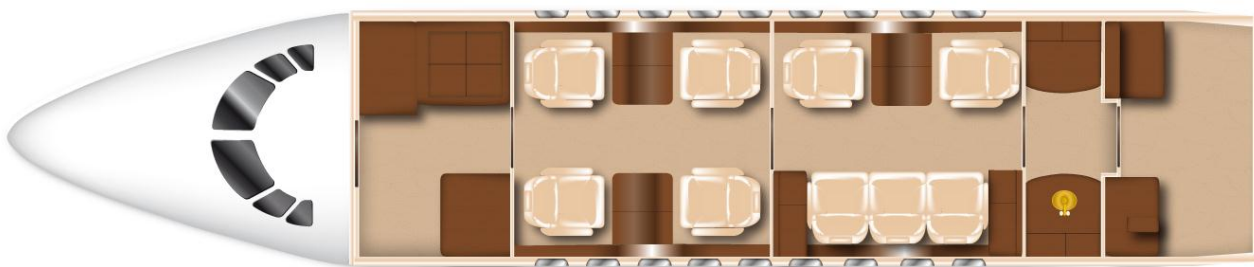

performance

max. cruise speed	0,85M
runway length required	1,321 m
ceiling	47,000 ft
max. payload	2,717 kg
range max passengers	6,600 km
max range	7,400 km

cabin dimensions

height	1,88 m
width	2,34 m
length	7,98 m
baggage	3,70 m ³