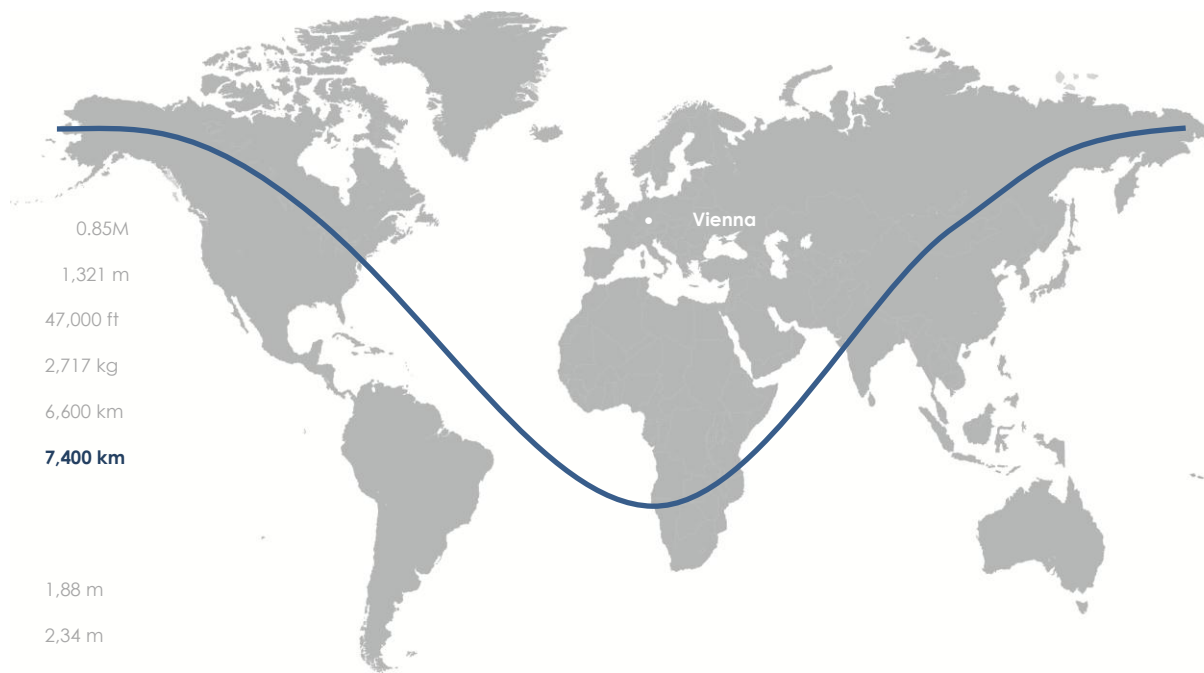

performance

max. cruise speed	0,85M
runway length required	1,321 m
ceiling	47,000 ft
max. payload	2,717 kg
range max passengers	6,600 km
max range	7,400 km

cabin dimensions

height	1,88 m
width	2,34 m
length	7,98 m
baggage	3,70 m ³